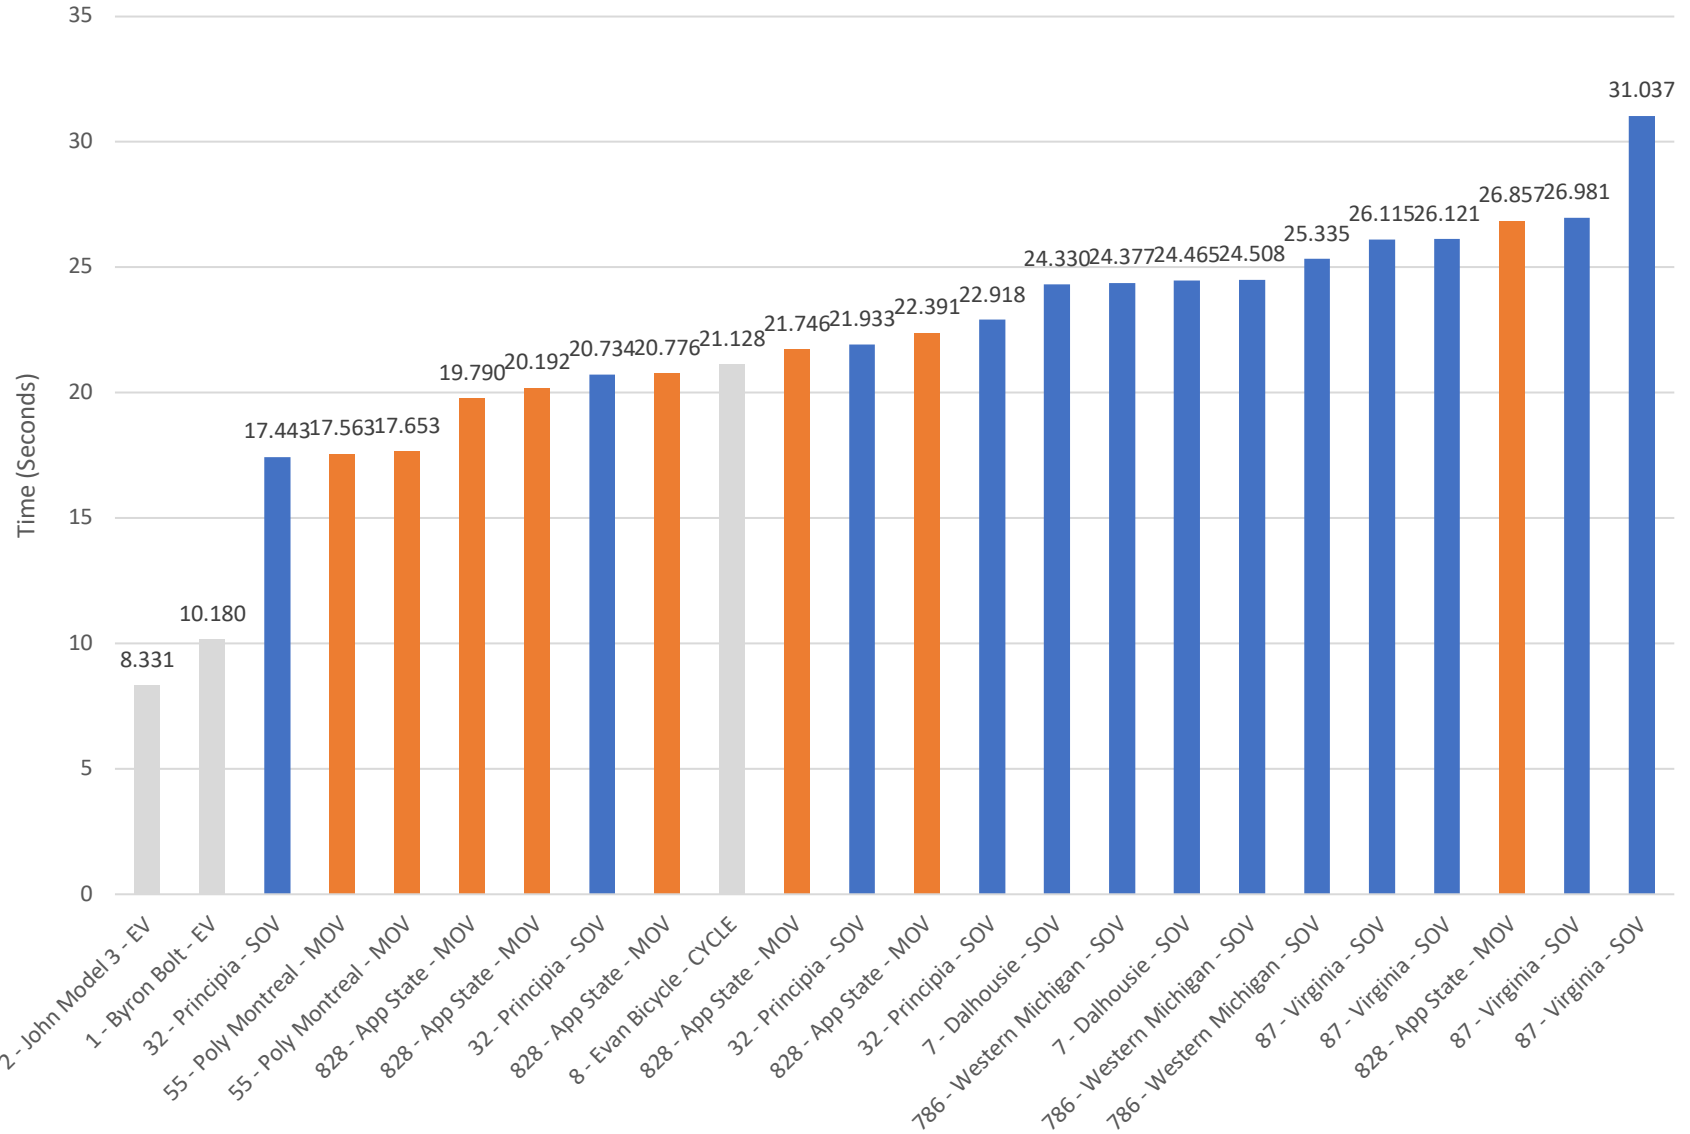

# 1/4 Mile Drag Strip Times

# 1/8 Mile Drag Strip Times

# 60' Drag Strip Times