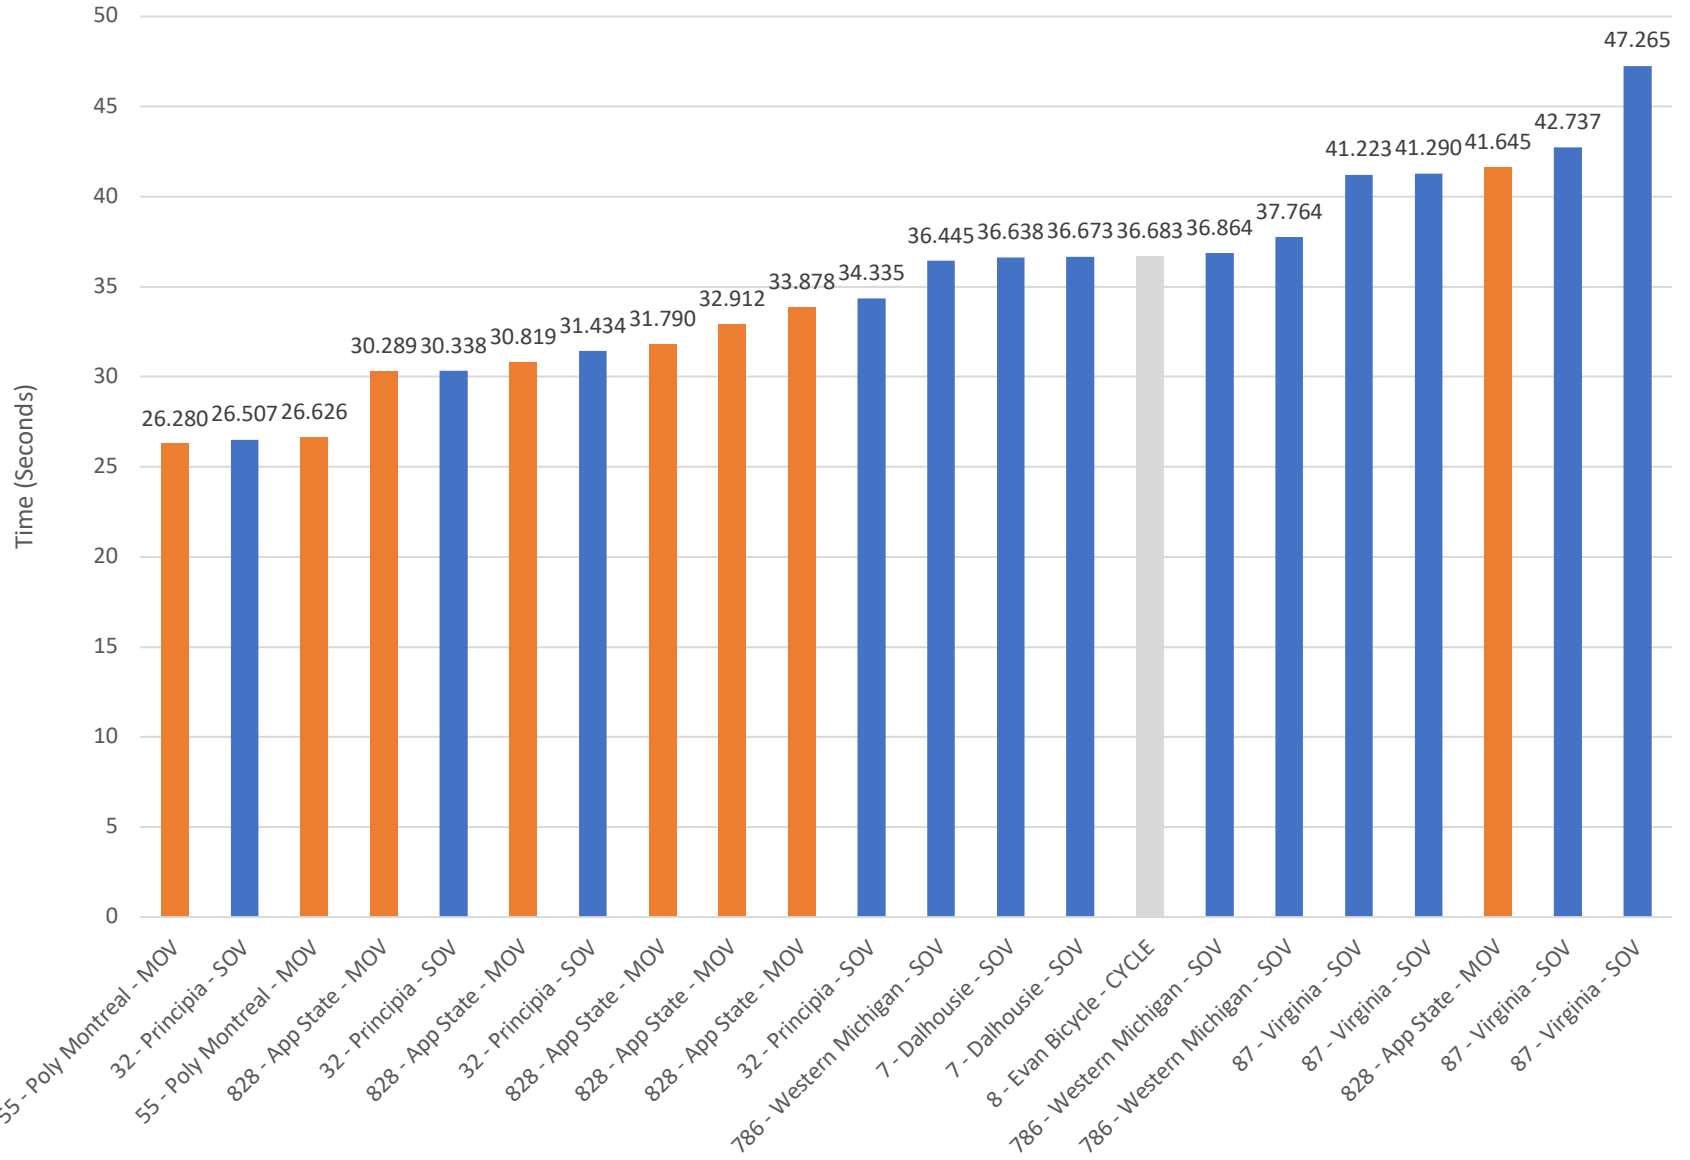

# 1/4 Mile Drag Strip Times

# 1/8 Mile Drag Strip Times

# 60' Drag Strip Times